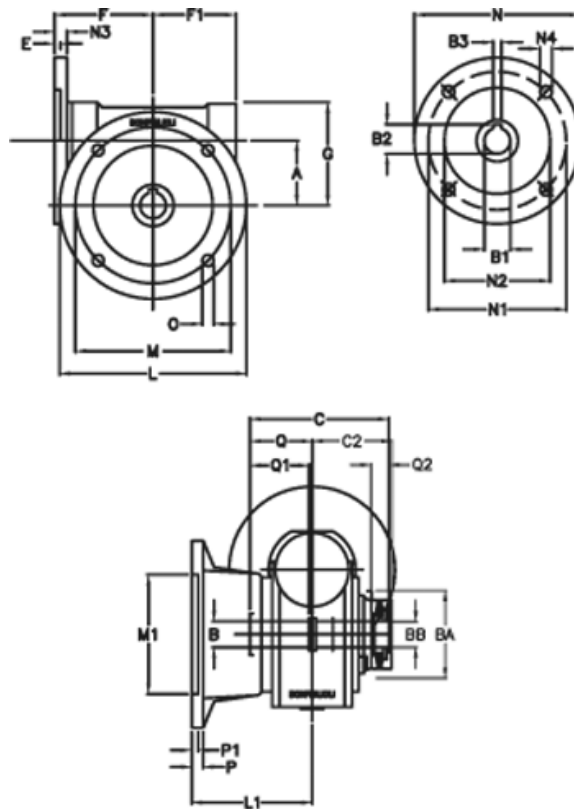

Article number: 390204401442236

Description: Worm Gear with Torque Limiter
VF 44-L2-F-14-P63B5

Measures

a = 44.60	C2 = 48	m = 87	P = 9
B = 18	Description = VF 44F-xx-63B5	M1 = 60	P1 = 7
B1 E7 = 11	E = 2.0	N = 140	Q = 32.0
B2 = 12.8	F = 65	N1 = 115	Q1 = 32
B3 H9 = 4	F1 = 54	N2 = 95	Q2 = 12
BA = 40	g = 71	N3 = 10.5	
BB H7 = 11	L = 110	N4 = 9.5	
C = 79	L1 = 60.5	O = 8.5	